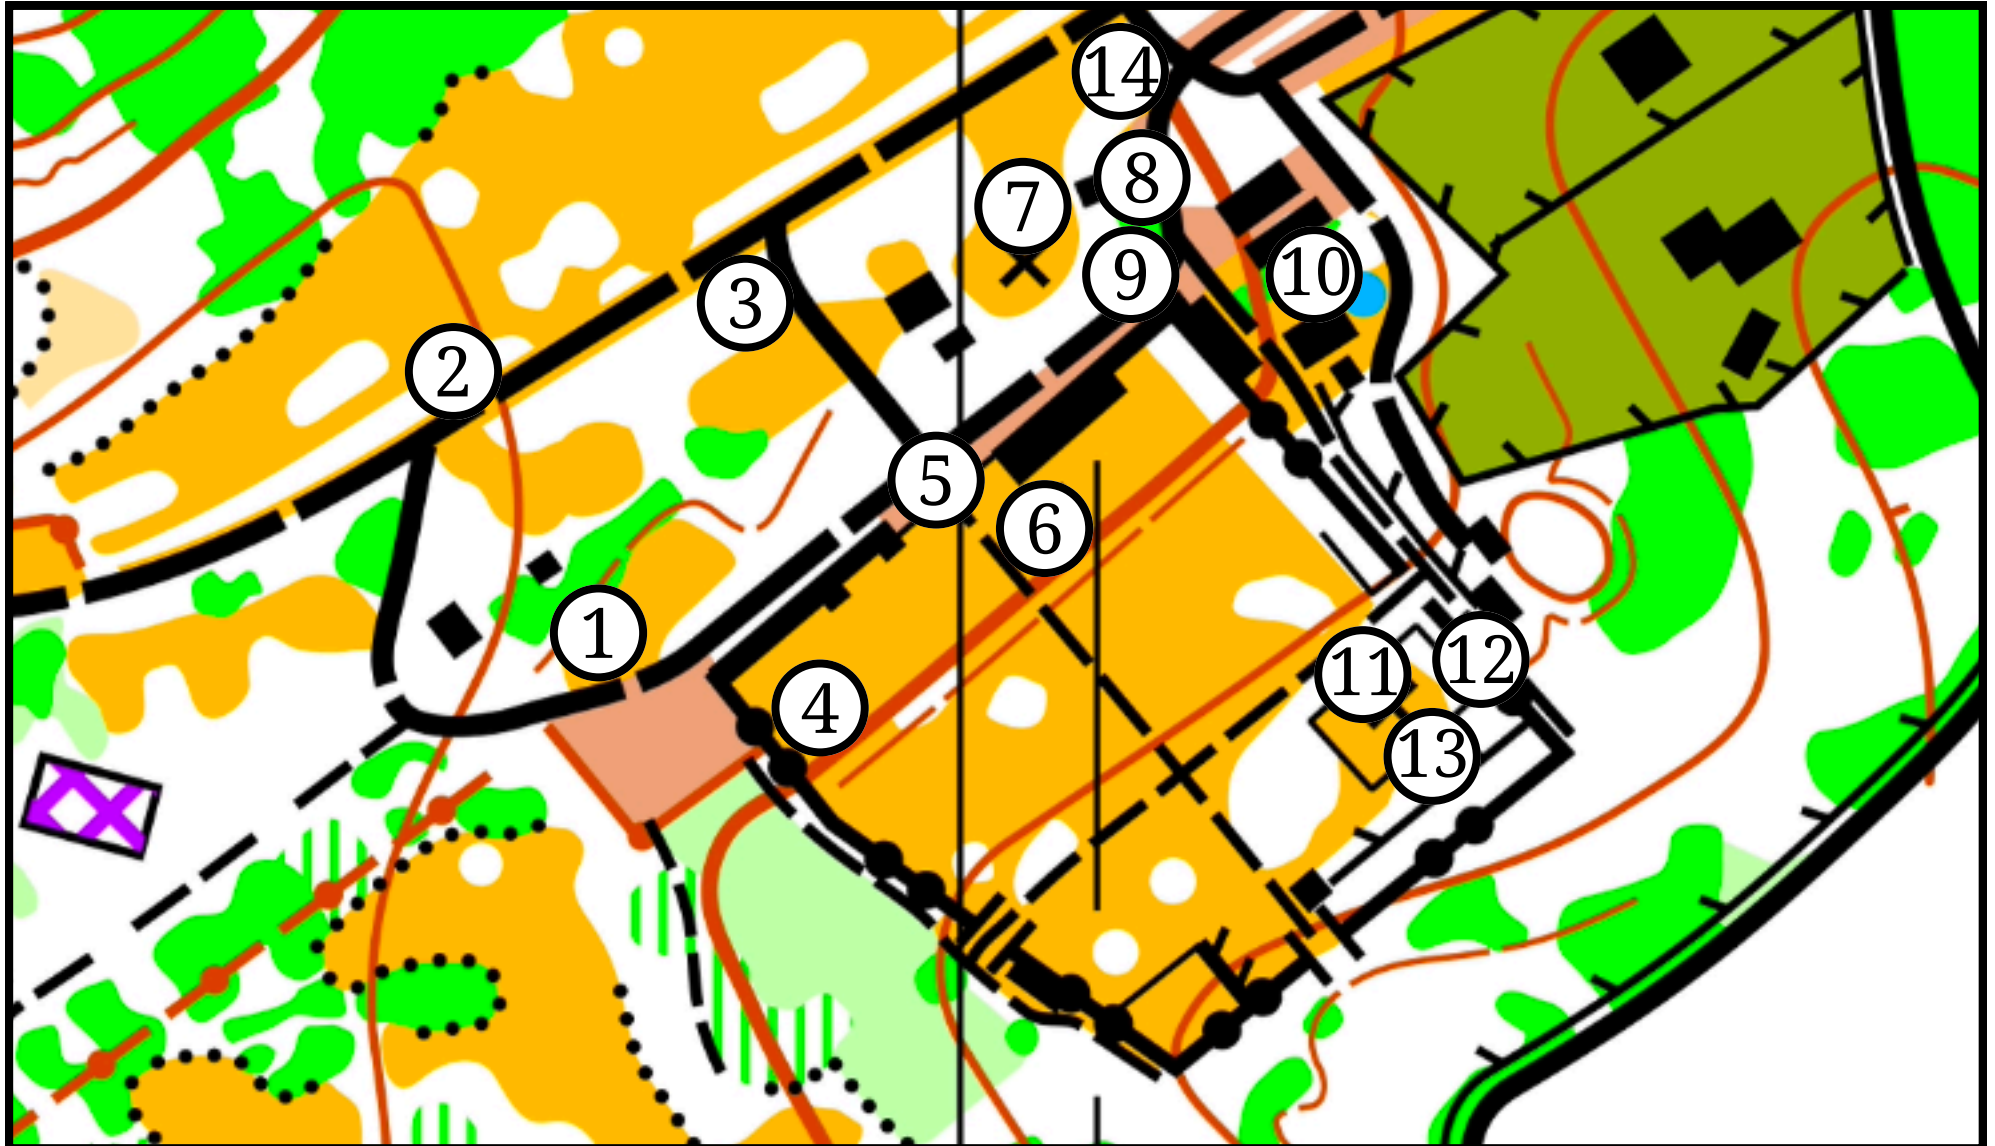

Beaudesert Photo Trail

BEAUDESERT
OUTDOOR ADVENTURES