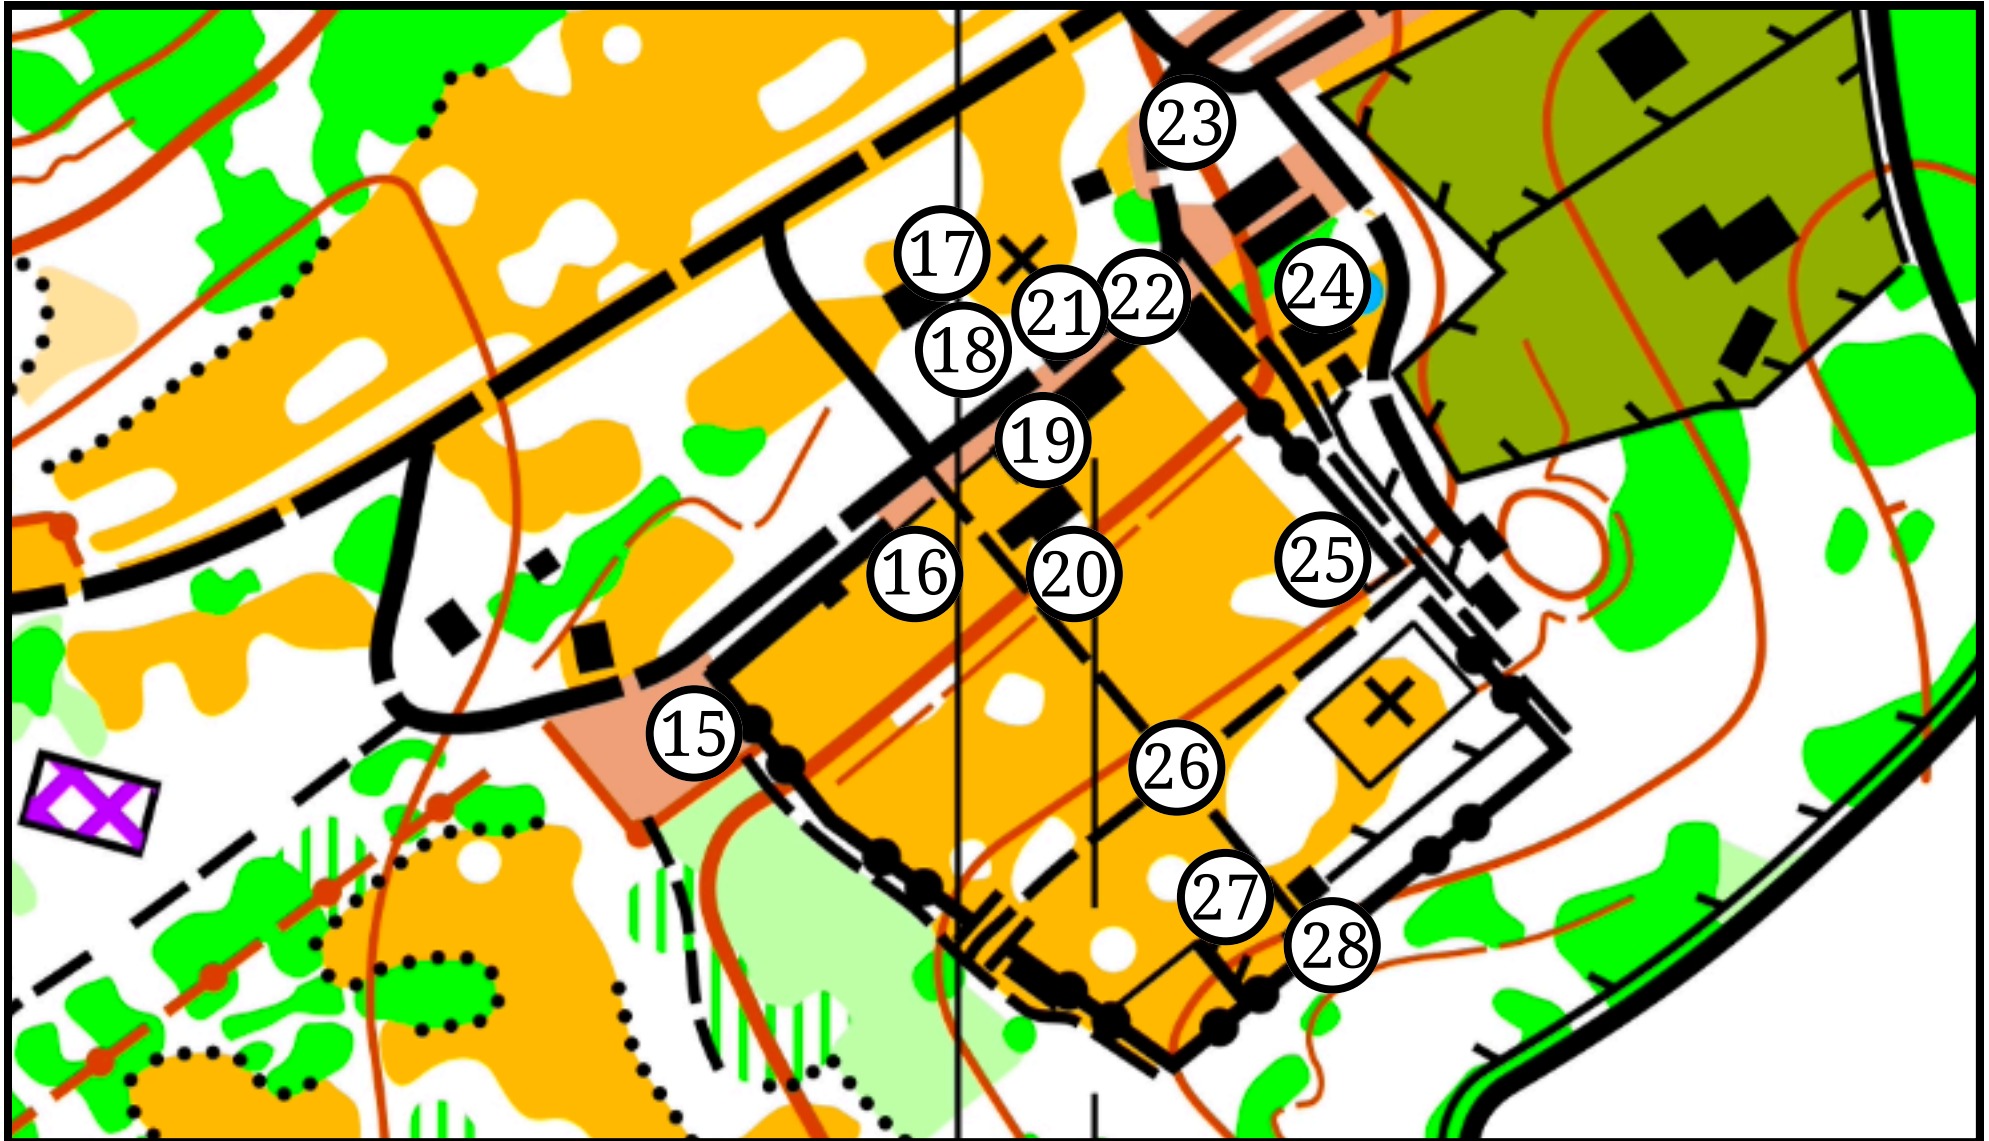

Beaudesert Photo Trail

BEAUDESERT
OUTDOOR ADVENTURES

BEAUDESERT

OUTDOOR ADVENTURES

Team name: _____

1		10		19	
2		11		20	
3		12		21	
4		13		22	
5		14		23	
6		15		24	
7		16		25	
8		17		26	
9		18		27	
Example		1	F	28