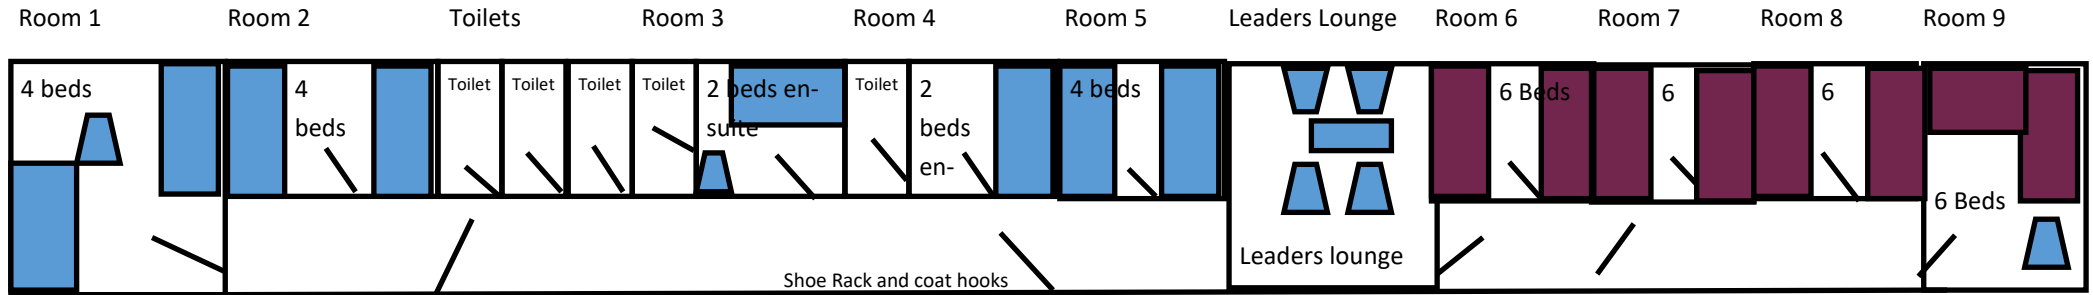

The Alpine Barn

40 beds

Leaders Lounge includes:

- Chairs and coffee table
- Sink with cold running water
- Fridge
- Microwave
- Kettle
- Cups and spoons
- Bin

| Bedrooms | |
|----------|-----------------|
| Room 1 | - 4 bed |
| Room 2 | - 4 bed |
| Room 3 | - 2 bed ensuite |
| Room 4 | - 2 bed ensuite |
| Room 5 | - 4 bed |
| Room 6 | - 6 bed |
| Room 7 | - 6 bed |
| Room 8 | - 6 bed |
| Room 9 | - 6 bed |

Note:

There are no catering facilities in the Alpine Barn.

If you require self catering please book the Warren or Stables

Showers are located in the main toilet block 1 minute walk away.